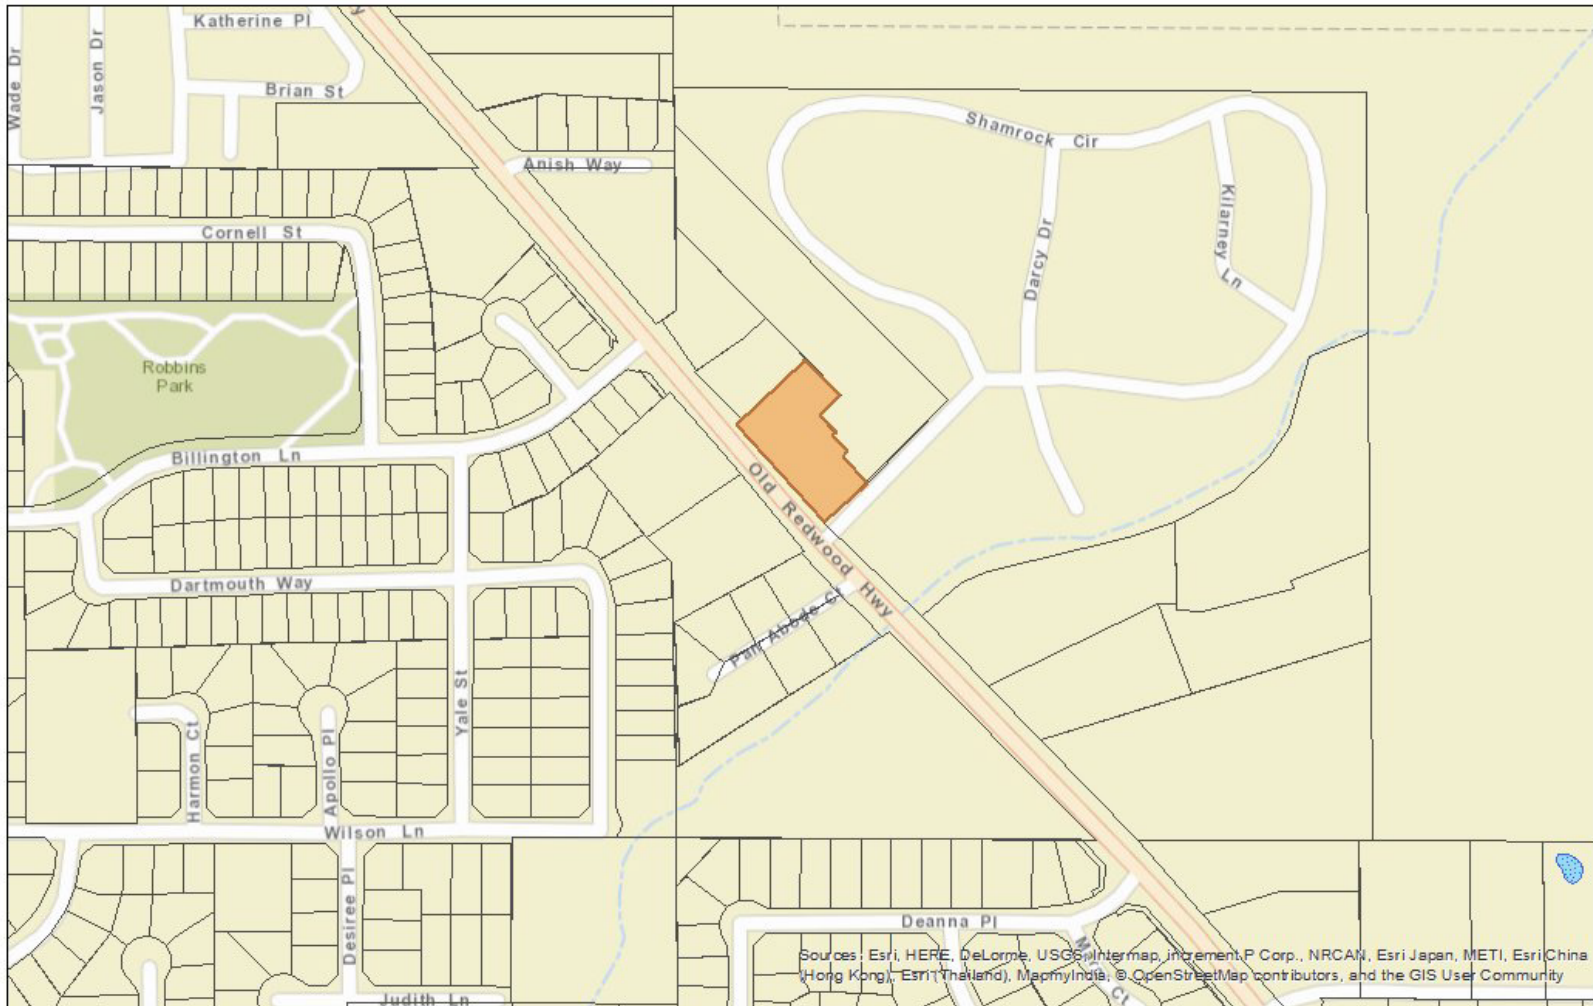

Copperstone Building

11/30/2015

0 120 240 480 720 960 Feet

Copperstone Building

| Business Name | Address | Phone Number | Website |
|-------------------------|--|--------------|--|
| Anytime Fitness | 6422 Old Redwood Highway Santa Rosa, CA 95403 | 707-535-6444 | www.anytimefitness.com |
| Windsor Animal Hospital | 6422 Old Redwood Highway Santa Rosa, CA 95403 | 707-838-3031 | www.windsoranimalhospital.com |