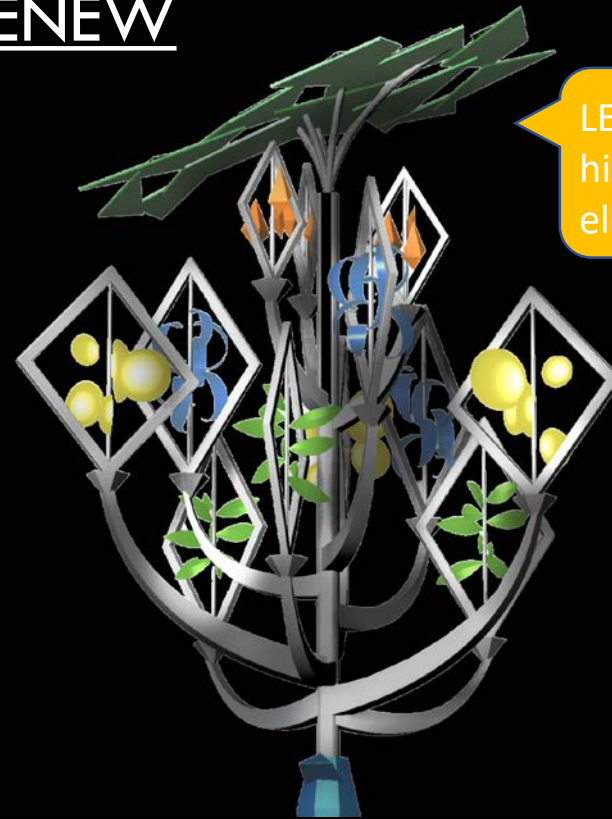

RENEW

LED lights
highlight moving
elements