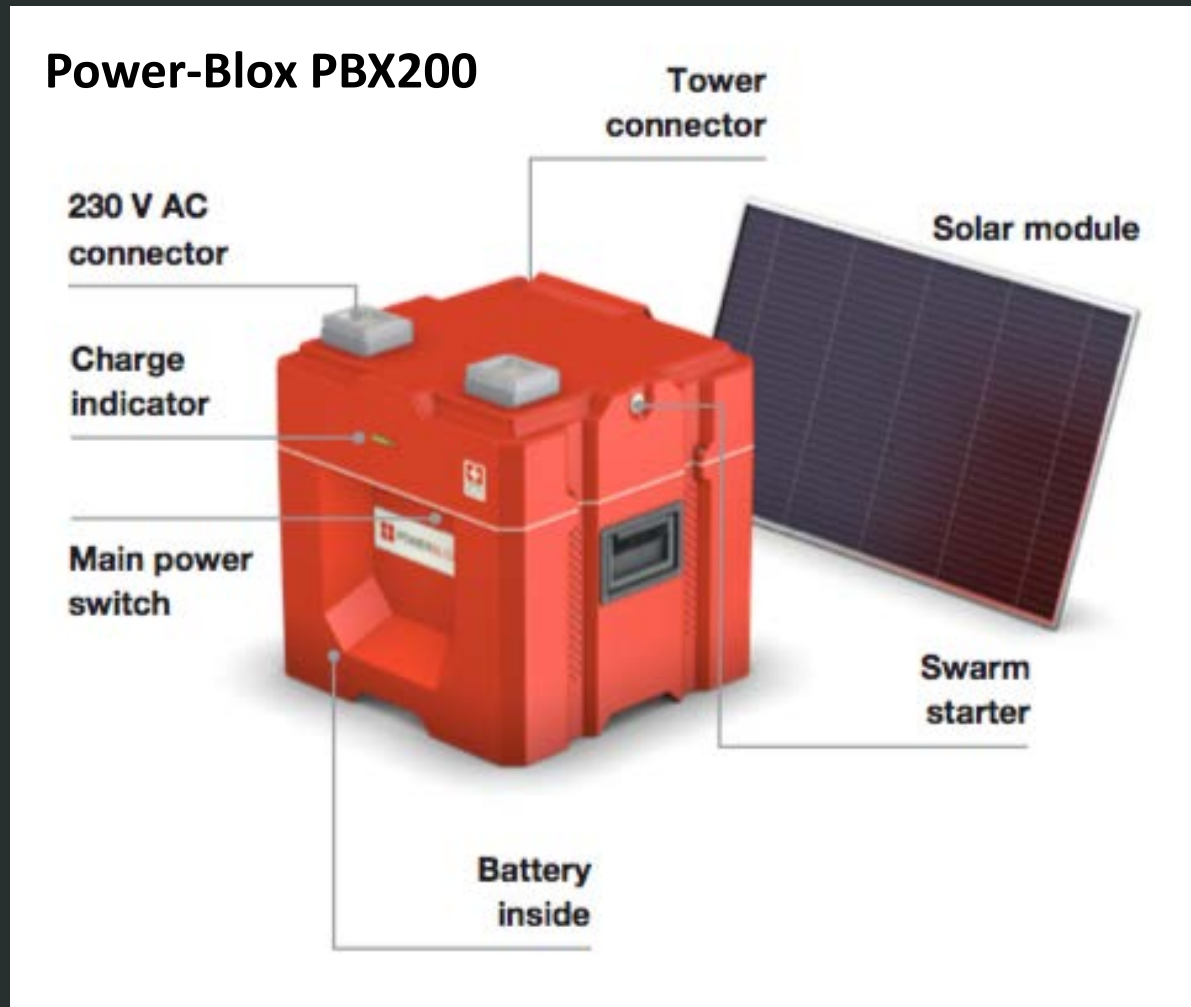

NIGHT TIME PRESENCE

LED Lights powered by stored solar energy

HARVEST

LED lights
change colors

RENEW

LED lights
highlight moving
elements

WORKING TOGETHER WITH LOCAL BUSINESSES

POWER STORAGE & CONNECTORS